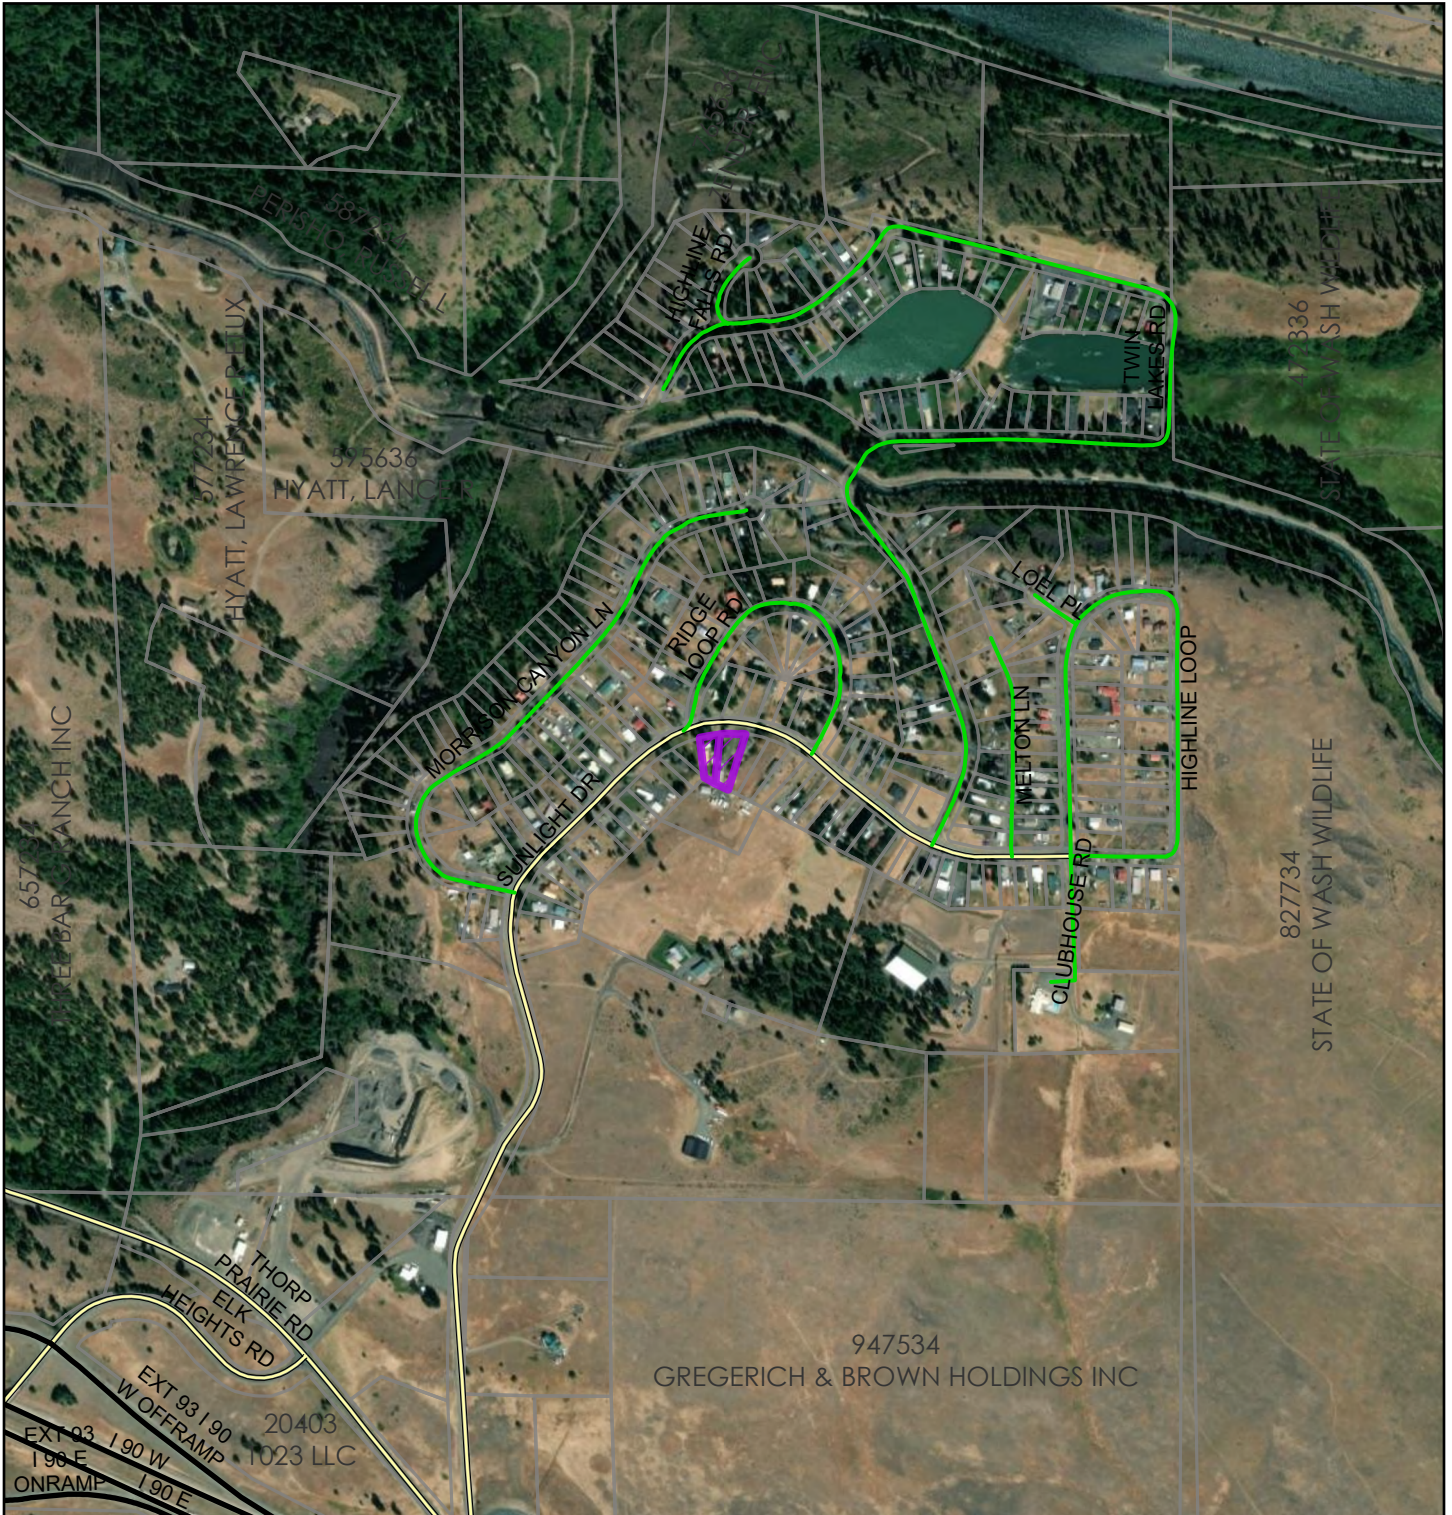

BL-26-00009 Helveston

Vicinity View

Microsoft, Vantor

2026

Coordinate System: NAD 1983 StatePlane Washington South FIPS 4602 Feet